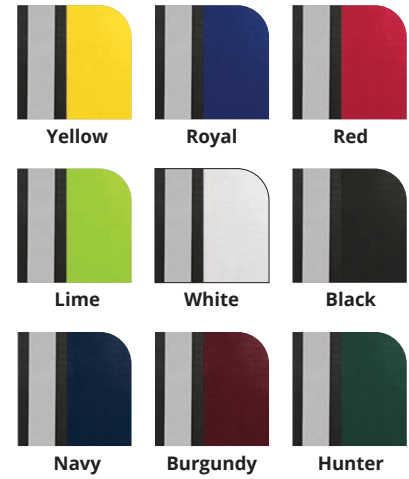

Shipping: 15 lbs. per box of 100
Imprint Area: Front/Back – 6W x 8H

MAGELLAN

Size: 16W x 20H
80 GSM.

Imprint	Item #	150	250	500	1000	3000	
SCREEN PRINT	39RT1620	3.60	3.05	2.95	2.85	2.75	C
COLOR VISTA	CVRT1620	4.90	4.15	3.95	3.75	3.65	C
SPARKLE	SPRT1620	5.60	5.05	4.95	4.85	4.75	C

Shipping: 20 lbs. per box of 100
Imprint Area: Front/Back – 8W x 10H

Sturdy carrying handles with cinch closure.

Bag Colors Available:

	SCREEN PRINT	COLORVISTA	SPARKLE
SET-UP	\$55 per color, per design (G).	NO SET-UP CHARGE.	\$55 per design. Up to 6 colors (G).
RE-ORDER SET-UP	\$35 per color, per design (G).	NO SET-UP CHARGE.	\$35 per design. Up to 6 colors (G).
ADDITIONAL LOCATION	\$0.50 per bag, per location (G).	\$1.00 per bag, per location (G).	\$2.00 per bag, per location (G).
ADDITIONAL COLOR	\$0.50 per color, per side, per bag (G).	N/A	N/A
PRODUCTION TIME *	4 business days after all final approvals.	6 business days after all final approvals.	10 business days after all final approvals.
COLUMN PRICING	Per bag, one-color imprint, one location. Screen charge is additional.	Per bag, multi-color imprint, one location. No set-up charge.	Per bag, up to 6 colors, one location. Set-up charge is additional.
PLASTIC BOTTOM INSERT	N/A		
PLAIN BAGS	20% off the Screen Print bag price. Ships next business day.		
BROKEN BOX CHARGE	\$10 (G) – Plain bags only.		
ART SPECS / IMPRINT COLORS	Refer to pages 186-188, 191-192, 196.		
RUSHES & ADDITIONAL SERVICES	Refer to pages 186-188, 201.		

* Orders with more than 3,000 impressions will require extra production time.

Explorer Backpacks

These premium non-woven backpacks feature two 1" reflective safety stripes, sturdy handles, black draw cords, reinforced corner grommets, and cinch closure.

NON-WOVEN

MAGELLAN 

High Visibility at Night
Reflective stripes bounce light back from 50 feet!

MARCO POLO